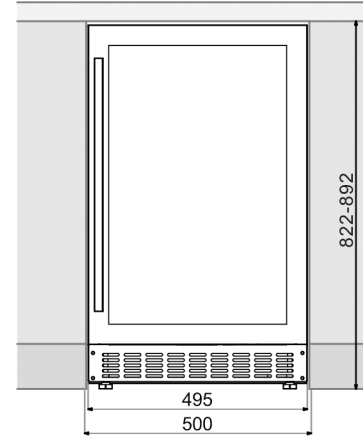

## DUNAVOX FLOW-38

DAUF-38.100DB, DSS

Front View

Side View

Top View