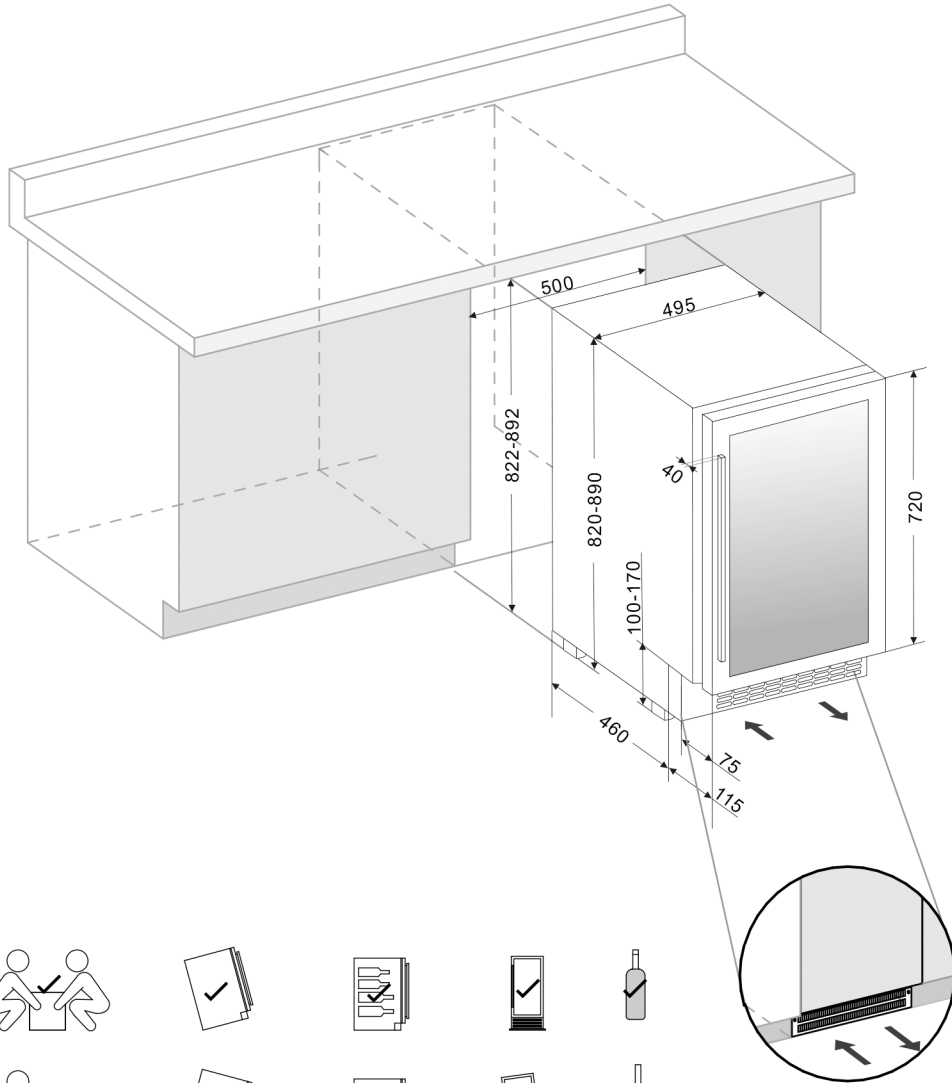

## DUNAVOX FLOW-38

DAUF-38.100DB, DSS

Front View

Side View

Top View