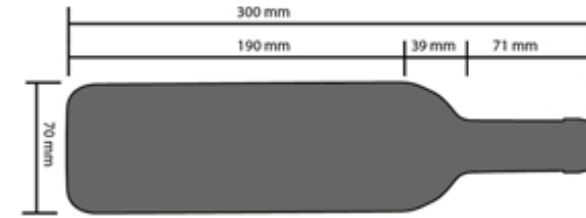

# Bottle loading plan

## DUNAVOX FLOW-38 DAUF-38.100DB, DSS

Standard 750mL Bordeaux bottle

7  
6  
7  
7  
7  
5  
—  
39