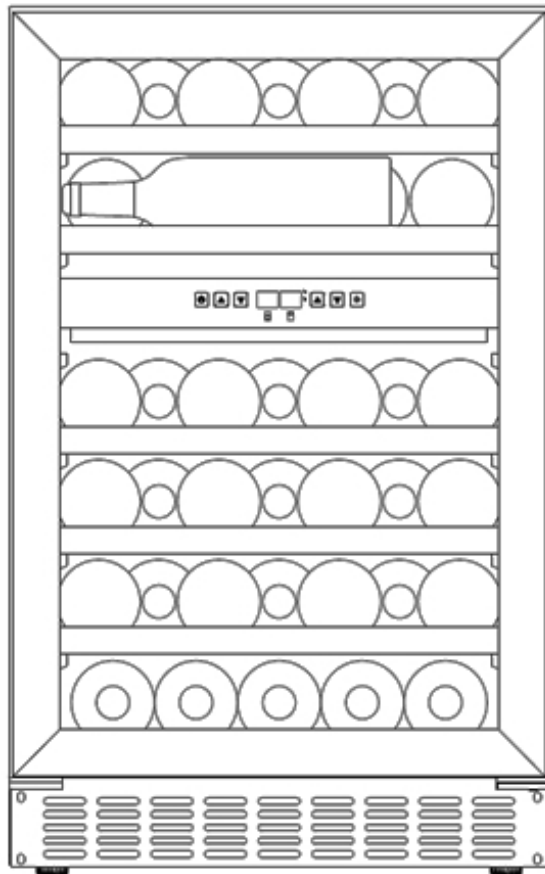

# Bottle loading plan

## DUNAVOX FLOW-38 DAUF-38.100DB, DSS

Standard 750mL Bordeaux bottle

7  
6  
7  
7  
7  
5  
—  
39