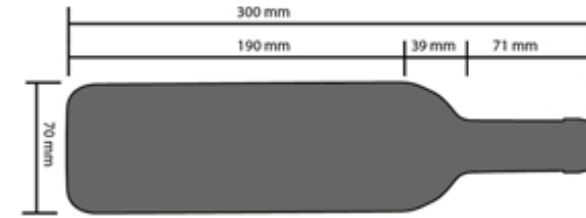

# Bottle loading plan

**DUNAVOX FLOW-19**  
DAUF-19.58B, SS

**Standard 750mL Bordeaux bottle**