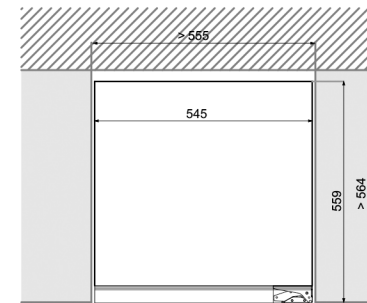

### DUNAVOX HORIZON 32

DAVG-32.80DB.TO, DSS.TO

Front View

Side View

Top View

Remove