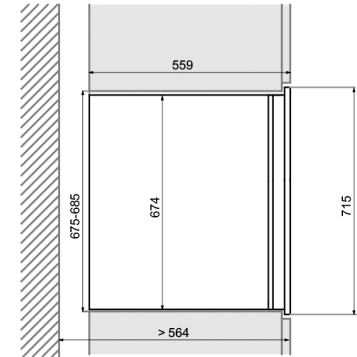

### DUNAVOX HORIZON 32

DAVG-32.80DB.TO, DSS.TO

Front View

Side View

Top View

Remove